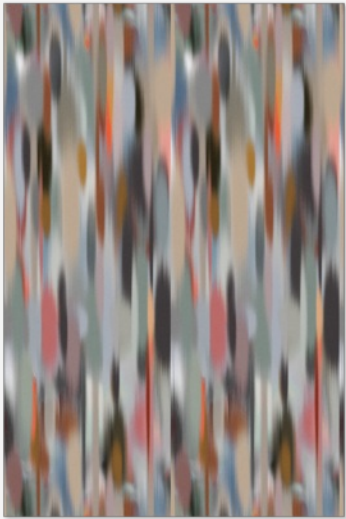

m o o o i

Akira Carpet

KIT MILES

The colours in the Akira Carpet, by Kit Miles, drag into one another, giving a sense of motion. Like looking at the reflection of flowers in a puddle during a rainstorm. Or the blurred view of a window showing a neon-lit cityscape. The tones are artfully selected from water-based inks and bring richness, warmth, and texture into your home. Designer Kit Miles took full advantage of the unique capabilities of Moooli Carpets, creating a collection of carpets that could not be created with traditional methods alone. The abstract and dynamic designs create a keen sense of place, whether used in your home, a restaurant, or hotel. The Akira Carpet comes in multiple colourways, to invigorate any space.

Detailing

Akira's abstract dynamic designs in multiple colourways invigorate any space.

Colours

Japanese Peony Moss
Red

Vermillion

Akira Carpet / Rectangular 200x300

Dimensions

Product