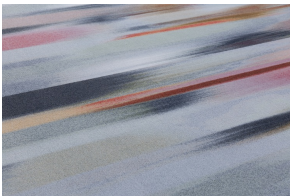

m o o o i

Akira Carpet

KIT MILES

The colours in the Akira Carpet, by Kit Miles, drag into one another, giving a sense of motion. Like looking at the reflection of flowers in a puddle during a rainstorm. Or the blurred view of a window showing a neon-lit cityscape. The tones are artfully selected from water-based inks and bring richness, warmth, and texture into your home. Designer Kit Miles took full advantage of the unique capabilities of Moooli Carpets, creating a collection of carpets that could not be created with traditional methods alone. The abstract and dynamic designs create a keen sense of place, whether used in your home, a restaurant, or hotel. The Akira Carpet comes in multiple colourways, to invigorate any space.

Detailing

Akira's abstract dynamic designs in multiple colourways invigorate any space.

Colours

Japanese Peony Moss
Red

Vermillion

Akira Carpet / Rectangular 200x300

Dimensions

Product